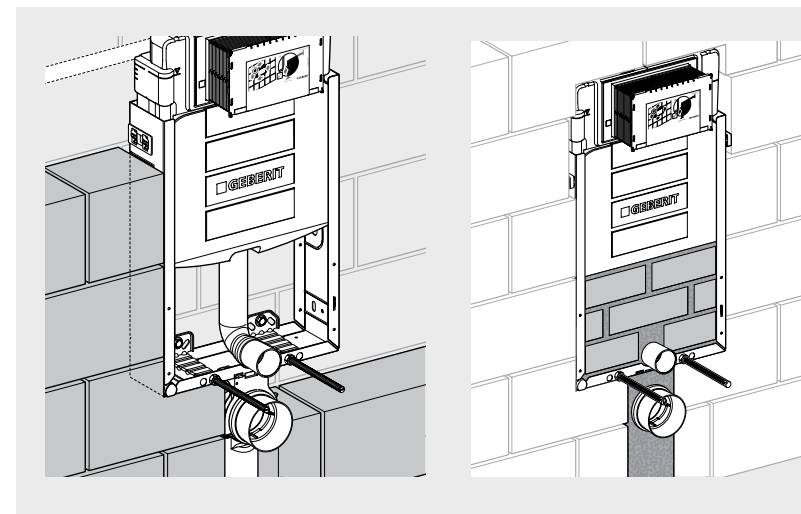

SOLID WALL INSTALLATION

Geberit Kombifix installation elements are exclusively suitable for solid construction. They must be fastened in front of or inside a solid wall and then subsequently brick lined.