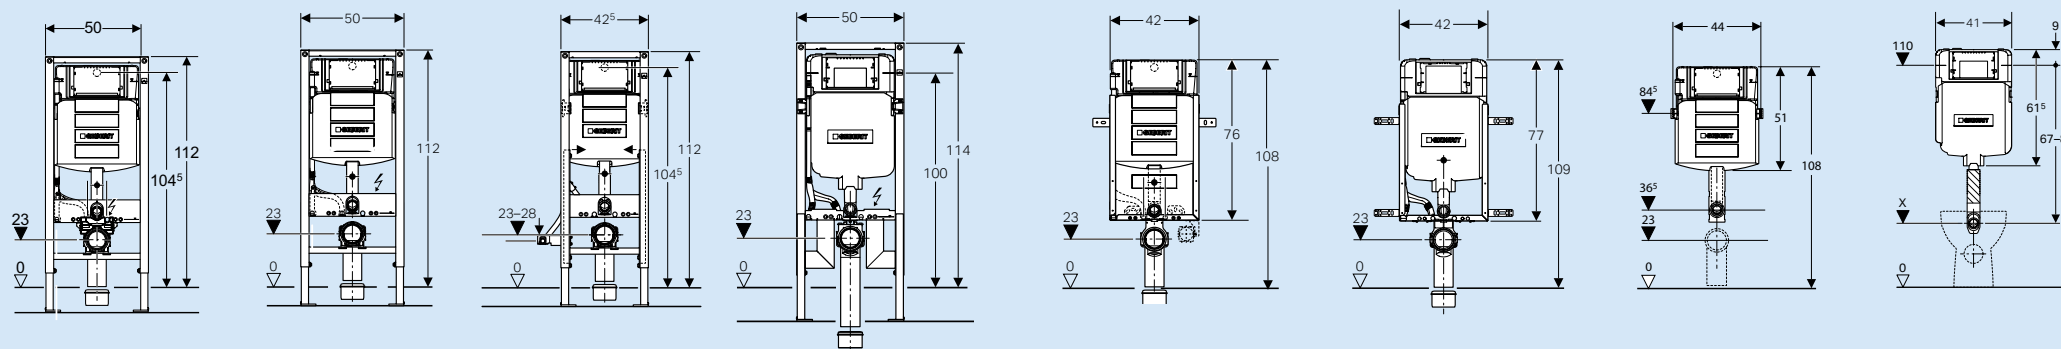

Dimensions

* With leg supports
** Can be cut to length
*** Cistern thickness does not equal installation depth. Depending on the installation the depth is varying.