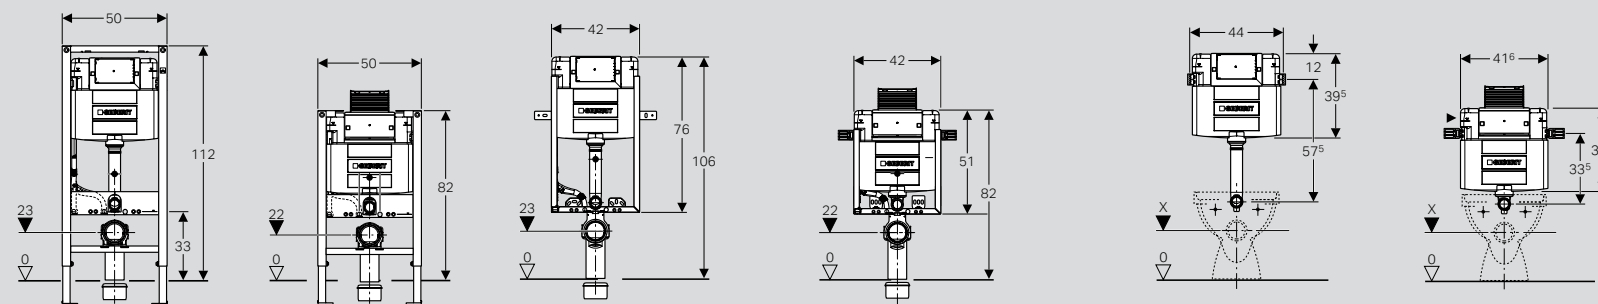

Dimensions

* Cistern thickness does not equal installation depth. Depending on the installation the depth is varying.