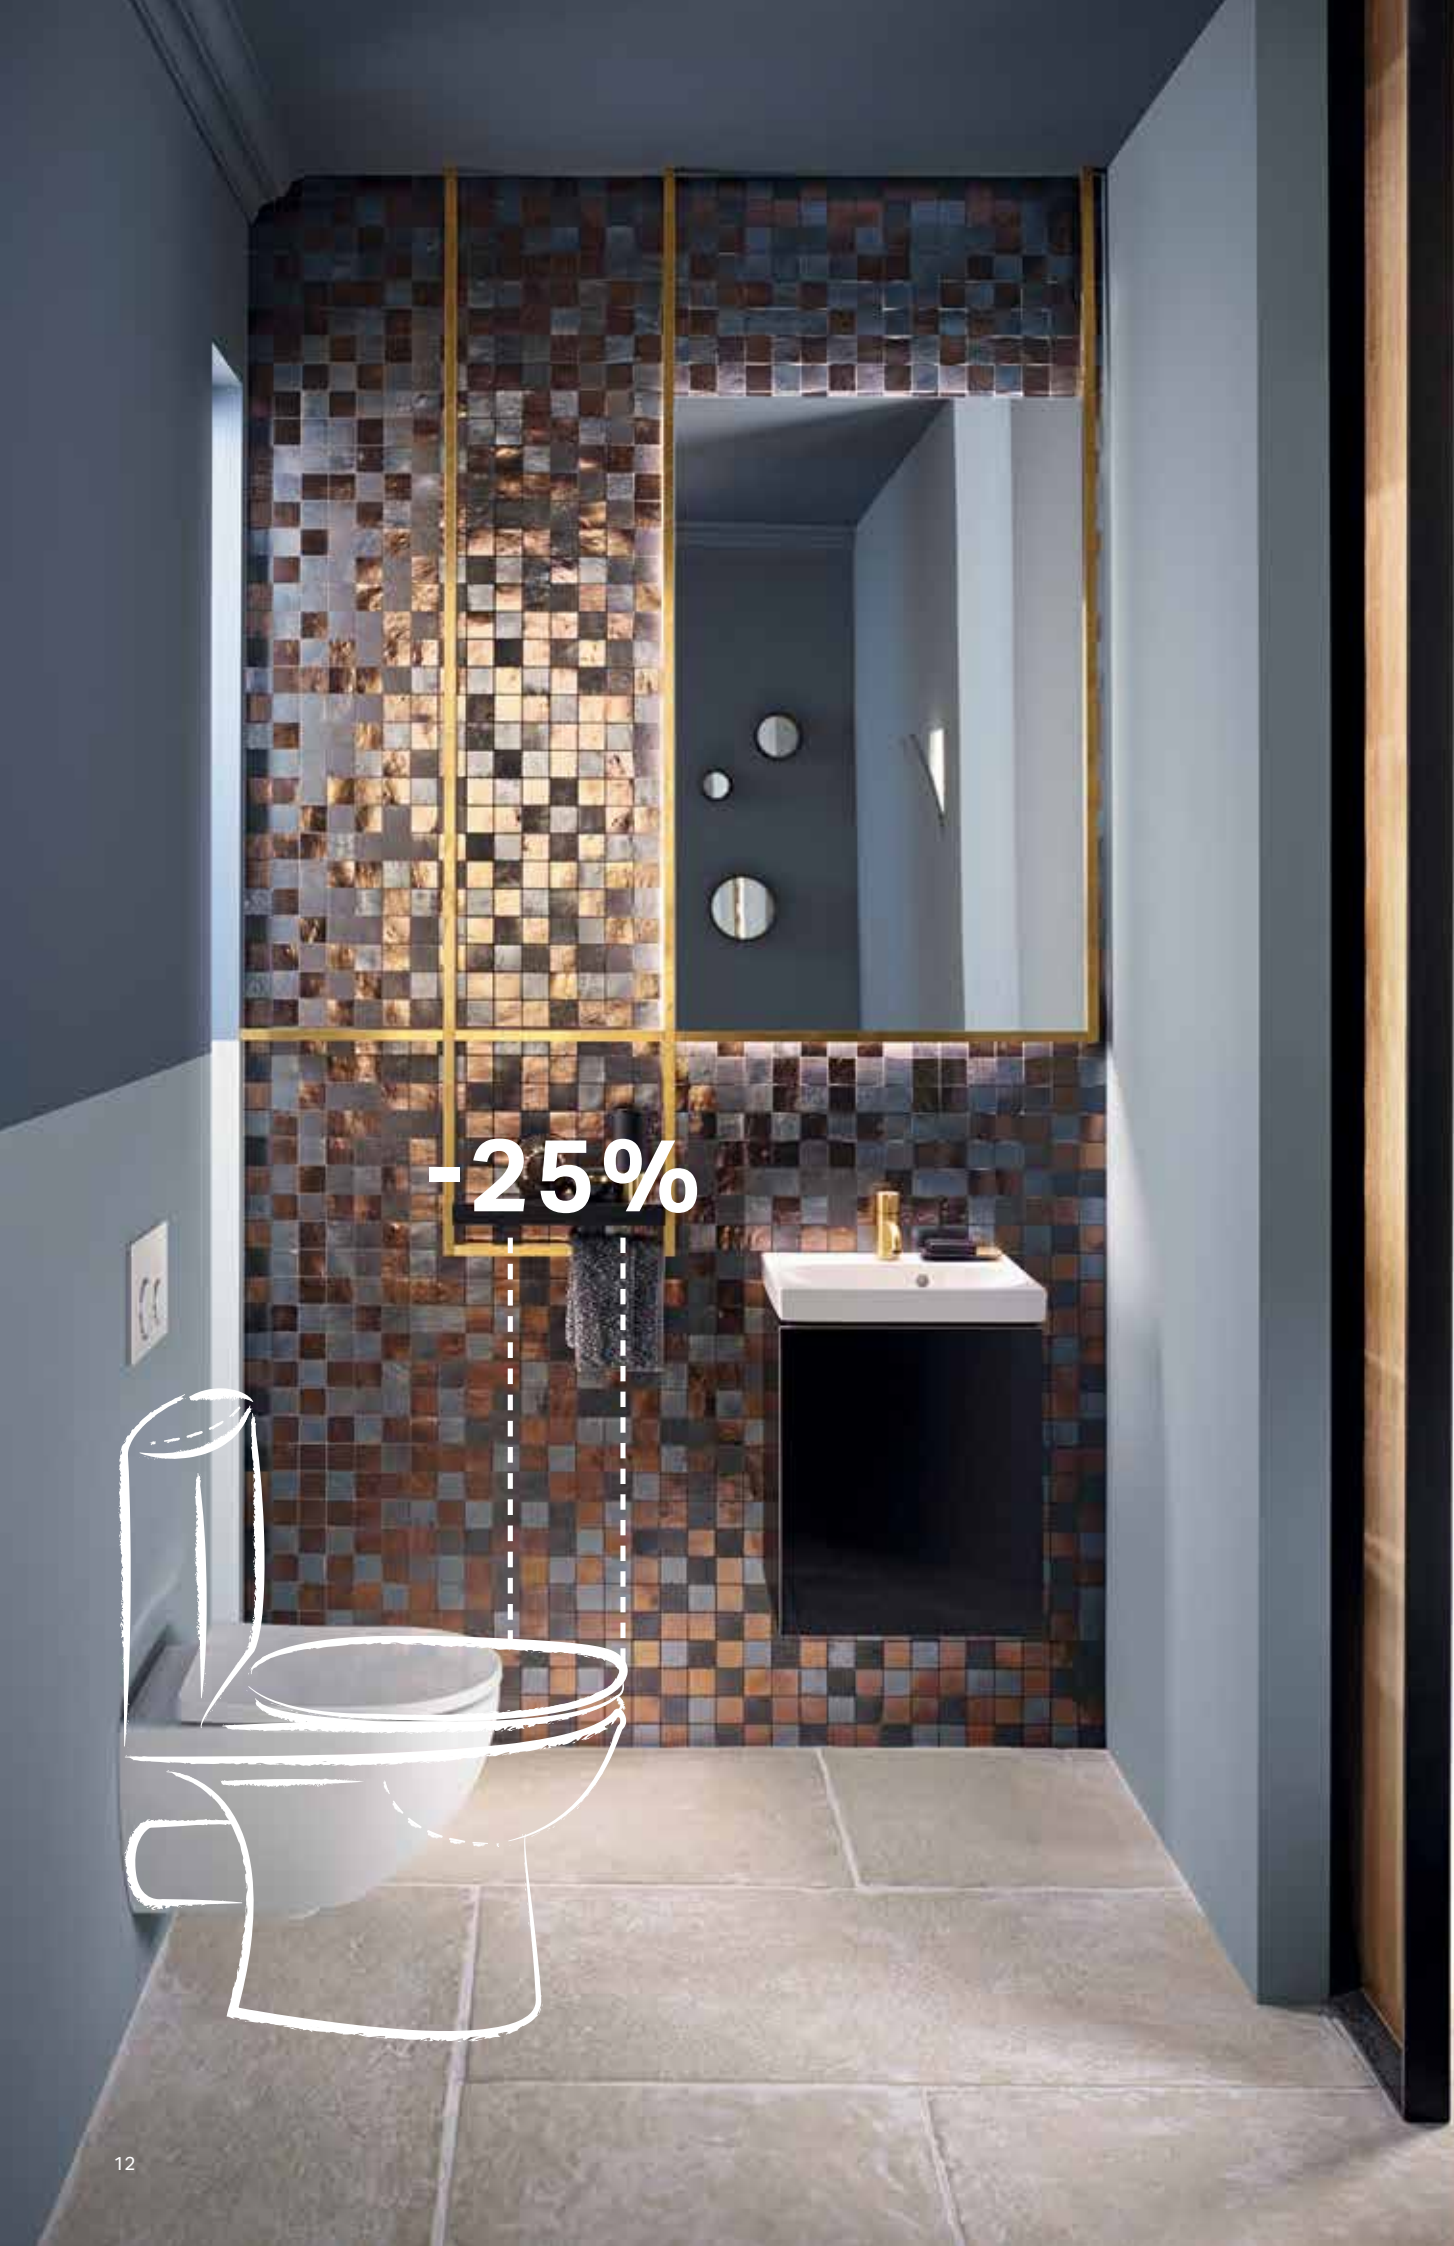

Shower icon

GEBERIT AQUACLEAN SHOWER TOILETS

Perfectly prepared for the installation of Geberit shower toilets with innovative comfort-functions.

Hydraulic icon

HYDRAULIC KNOW-HOW

Optimised hydraulics for a perfect wash-out of Geberit WC ceramics, with water-saving flushing.

HYGIENIC

A floor-standing toilet with an exposed cistern offers much more space that has to be cleaned than a wall-hung concealed solution. The latter has far less corners or edges where dirt, dust and hair can get stuck. Germs have nowhere to hide.