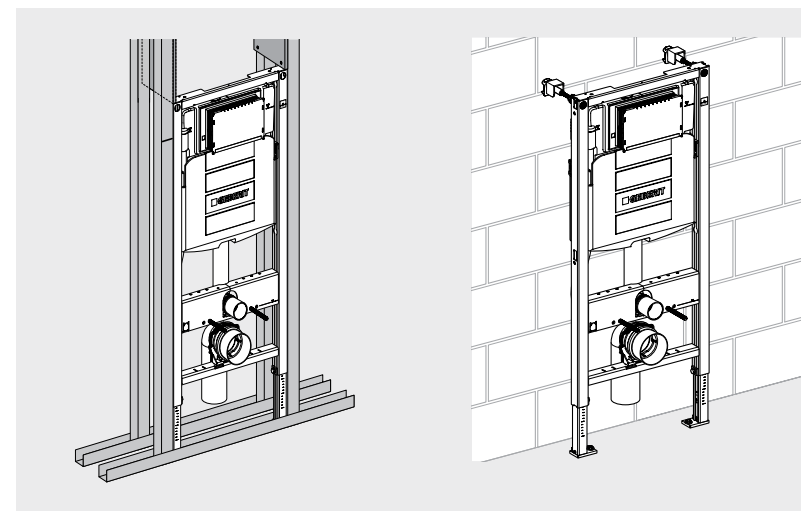

DRYWALL INSTALLATION

Geberit Duofix installation elements are suitable for all drywall construction situations with a drywall system. It is possible to create complete room-height prewalls or partition walls.