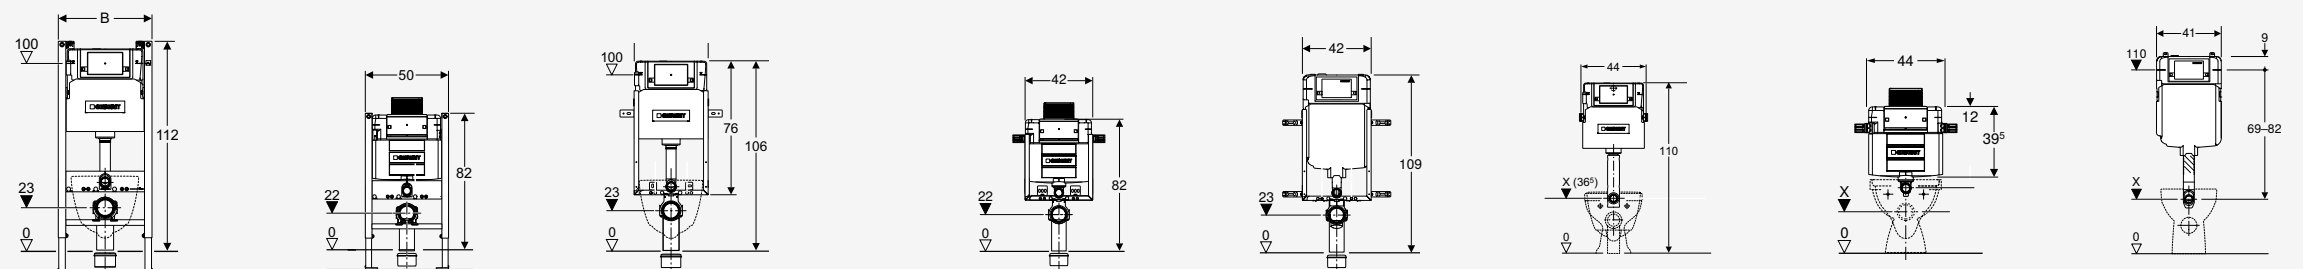

Dimensions

* With leg supports
** Can be cut to length
*** Cistern thickness does not equal installation depth. Depending on the installation the depth is varying.