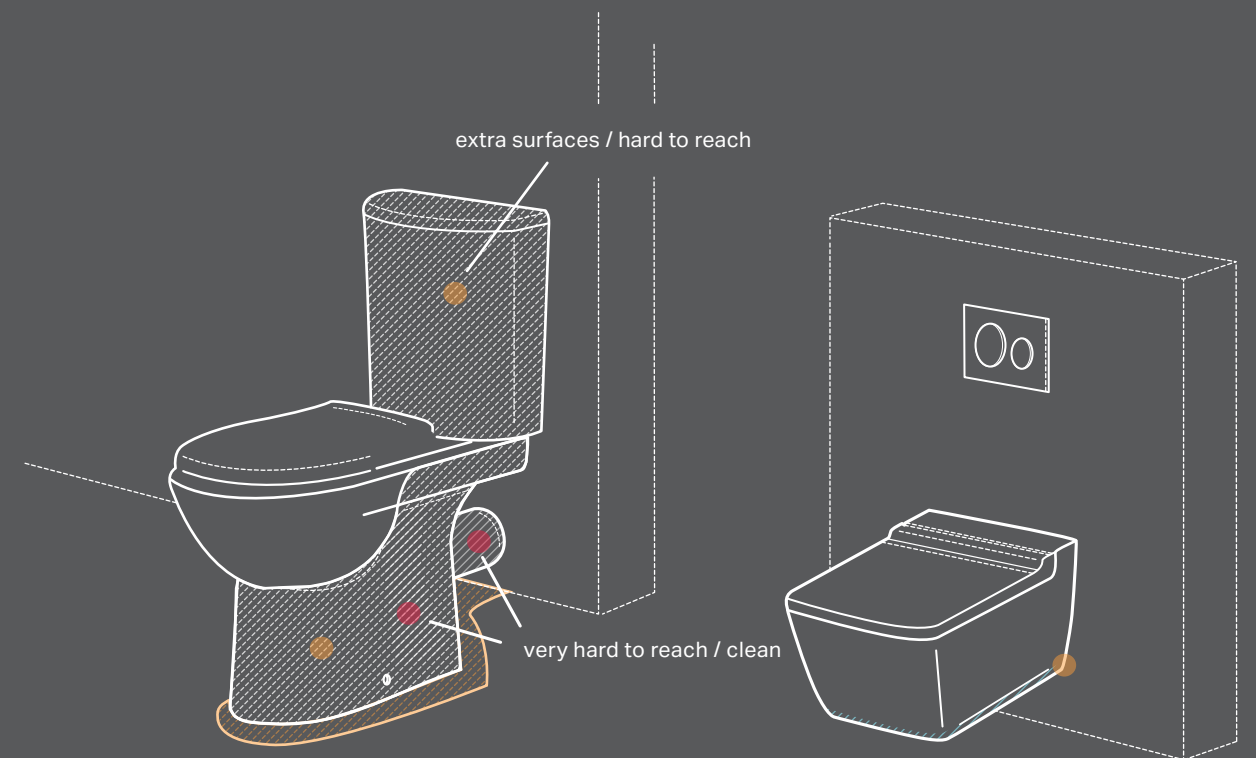

-25%

REASONS FOR WALL-HUNG CONCEALED SOLUTIONS

THE CONCEALED ADVANTAGES

SUSTAINABLE

A wall-hung solution needs much less cleaning agent than a floor-standing toilet. You are saving money and you are protecting the environment.

HYGIENIC

A floor-standing toilet with an exposed cistern offers much more space that has to be cleaned than a wall-hung concealed solution. The latter has far less corners or edges where dirt, dust and hair can get stuck. Germs have nowhere to hide.