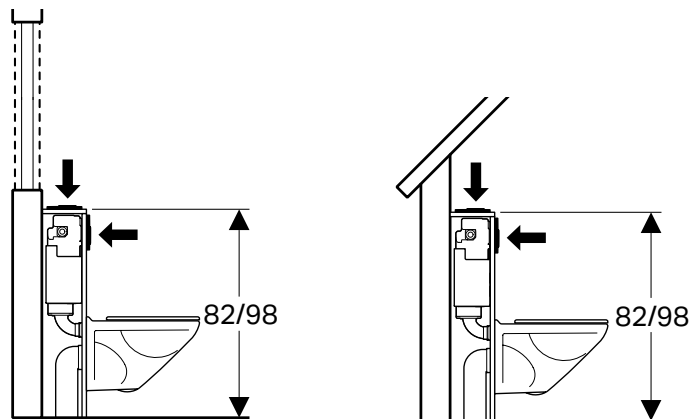

←
LOW-HEIGHT SITUATIONS
Solution for low-height installation with element heights 82 cm, choose either Omega or Alpha. For a height of 98 cm go for Omega.

Whether it be under windows or sloping roofs, in a corner or on a free-standing wall, systems and products from Geberit give you practically unlimited possibilities. Installations behind the wall lend elegance and increased space; part-height prewall installations offer additional storage possibilities.