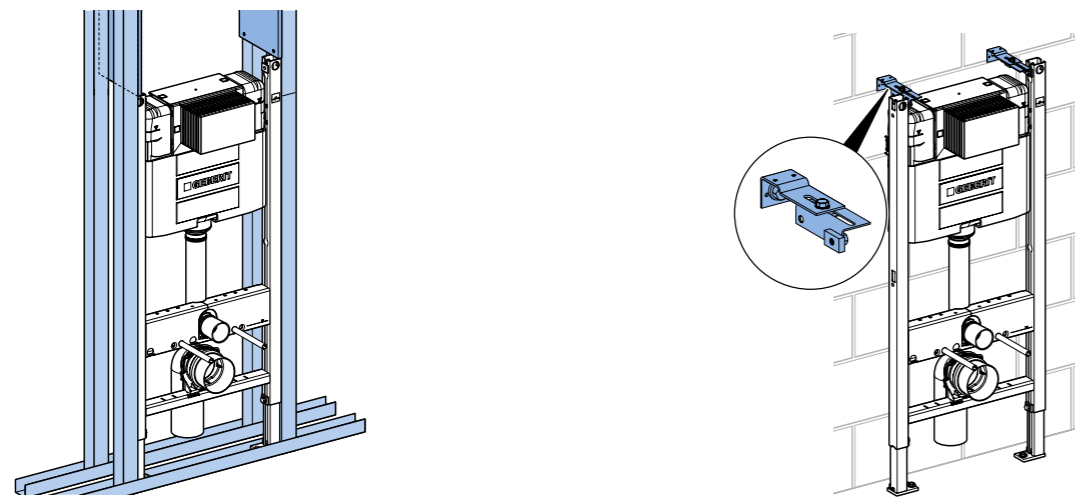

INSTALLATION OPTIONS

GEBERIT KOMBIFIX: SOLID WALL INSTALLATION

Geberit Kombifix installation elements are exclusively suitable for solid construction. They must be fastened in front of or inside a solid wall and then subsequently brick lined.

GEBERIT DUOFIX: DRYWALL INSTALLATION

Geberit Duofix installation elements are suitable for all drywall construction situations with a drywall system. It is possible to create complete room-height prewalls or partition walls.