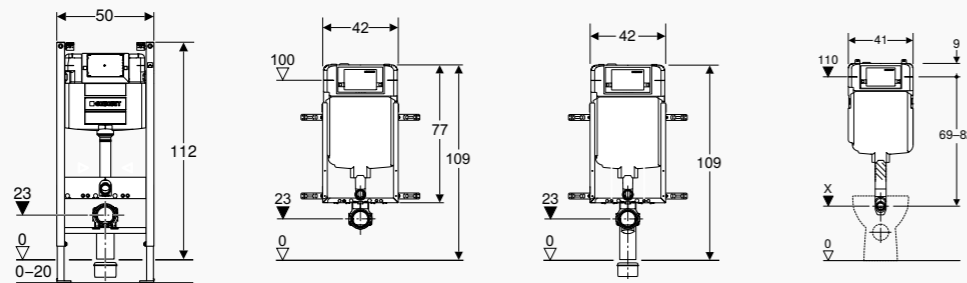

STANDARD HEIGHT WITH FRONT ACTUATION

LOW HEIGHT WITH TOP OR FRONT ACTUATION

NEW

CONCEALED CISTERNS OVERVIEW

GEBERIT ALPHA AT ONE GLANCE

CONFORM TO SANS
The Geberit cisterns meet the standards of SANS.

Article number	458.235.00.1	110.176.00.1	110.179.00.1 110.174.00.1 *	109.179.00.1
Cistern thickness**	12 cm	8 cm	8 cm	8 cm
Cistern height	112 cm	109 cm	109 cm	110 cm
For solid construction	x	x	x	x
For drywall construction	x			
Wall-hung-ready (fixation for wall-hung ceramic included)		x		

Dimensions

* With leg supports
** Cistern thickness does not equal installation depth. Depending on the installation the depth is varying.

Geberit Southern Africa PTY LTD

P O Box 276

Wendywood, 2144

South Africa