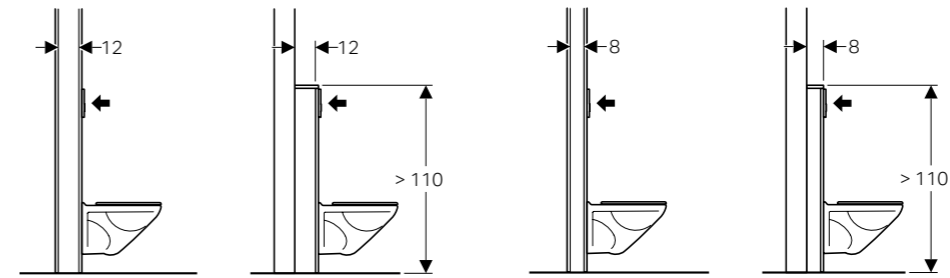

→ 115.055.46.1 (plastic)
matt chrome

FEATURES

- Dual flush
- 213 mm x 142 mm

Geberit actuator plate Alpha50

Geberit actuator plate Alpha50, Geberit Smyle WC ceramic, washbasin, furniture and cabinet, Geberit Option mirror, Geberit shelf with three hooks for towels

INSTALLATION OPTIONS

GEBERIT KOMBIFIX: SOLID WALL INSTALLATION

Geberit Kombifix installation elements are exclusively suitable for solid construction. They must be fastened in front of or inside a solid wall and then subsequently brick lined.

STANDARD HEIGHT WITH FRONT ACTUATION

LOW HEIGHT WITH TOP OR FRONT ACTUATION

NEW

CONCEALED CISTERNS OVERVIEW

GEBERIT ALPHA AT ONE GLANCE

CONFORM TO SANS
The Geberit cisterns meet the standards of SANS.

Article number	458.235.00.1	110.176.00.1	110.179.00.1 110.174.00.1 *	109.179.00.1
Cistern thickness**	12 cm	8 cm	8 cm	8 cm
Cistern height	112 cm	109 cm	109 cm	110 cm
For solid construction	x	x	x	x
For drywall construction	x			
Wall-hung-ready (fixation for wall-hung ceramic included)		x		