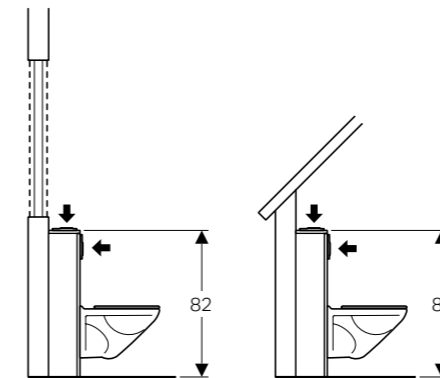

→ 115.055.46.1 (plastic)
matt chrome

FEATURES

- Dual flush
- 213 mm x 142 mm

Geberit actuator plate Alpha50

Geberit actuator plate Alpha50, Geberit Smyle WC ceramic, washbasin, furniture and cabinet, Geberit Option mirror, Geberit shelf with three hooks for towels

GEBERIT DUOFIX: DRYWALL INSTALLATION

Geberit Duofix installation elements are suitable for all drywall construction situations with a drywall system. It is possible to create complete room-height prewalls or partition walls.

STANDARD HEIGHT WITH FRONT ACTUATION

LOW HEIGHT WITH TOP OR FRONT ACTUATION

NEW

CONCEALED CISTERNS OVERVIEW

GEBERIT ALPHA AT ONE GLANCE

CONFORM TO SANS
The Geberit cisterns meet the standards of SANS.

Article number	458.235.00.1	110.176.00.1	110.179.00.1 110.174.00.1 *	109.179.00.1
Cistern thickness**	12 cm	8 cm	8 cm	8 cm
Cistern height	112 cm	109 cm	109 cm	110 cm
For solid construction	x	x	x	x
For drywall construction	x			
Wall-hung-ready (fixation for wall-hung ceramic included)		x		

Dimensions

* With leg supports
** Cistern thickness does not equal installation depth. Depending on the installation the depth is varying.

Geberit Southern Africa PTY LTD

P O Box 276

Wendywood, 2144

South Africa